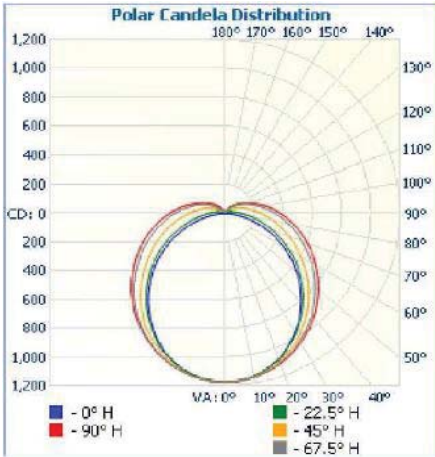

SHIPPING INFORMATION

Model Wattage	Unit Weight	Shipping Dimensions	Shipping Weight	Quanty /Box
4-FT	5.80 lbs	50.00"L x 3.75"W x 3.75"D	37.00 lbs	6
8-FT	12.00 lbs	98.00"L x 3.75"W x 3.75"D	49.00 lbs	4

YES-TLS-4-XXW-3500K

ZONAL LUMEN SUMMARY

Zone	Lumens	% Lamp	% Luminaire
0-30	915.3	20.3%	20.3%
0-40	1506.4	33.5%	33.5%
0-60	2736.0	60.8%	60.8%
60-90	1226.5	27.3%	27.3%
70-100	911.1	20.3%	20.3%
90-120	429.9	9.6%	9.6%
0-90	3962.5	88.1%	88.1%
90-180	535.8	11.9%	11.9%
0-180	4498.3	100%	100%